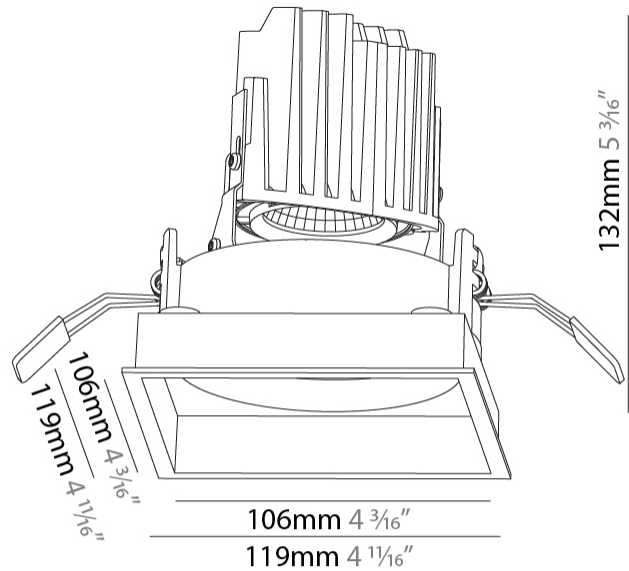

PHYSICAL

Shape: Square
Length (mm): 119
Length (in): 4 11/16
Width (mm): 119
Width (in): 4 11/16
Depth (mm): 132
Depth (in): 5 3/16
Ceiling Thickness (mm): 10 / 12.5 / 15
Ceiling Thickness (in): 3/8 or 1/2 or 9/16
Min. Recessing Depth (mm): 200
Min. Recessing Depth (in): 7 7/8
Light Distribution: Adjustable / Downlight
Weight (kg): 0.544
Weight (lbs): 1.2
Fixture Finish: SSR / BKV / CWI / CRY / HAB / UFT / ITA / RUA / FTG / MYG / LOD / PUS / FRO / FUP / KIA / POP / BLS / SPG / MEY / GOH / GUM / CHC / COM / ABZ / JAG / OBR / MOS / ROR
Fixture Material: Aluminum Die Cast
Cut-out Measurements: 114mm / 4 1/2" x 114mm / 4 1/2"

ELECTRICAL

Lamp Type: LED (Zhaga Standard)
Input Wattage (W): 13.2 / 16.5
Total Output Wattage (W): 12 / 14
Dimming: Tri-Mode (Non-Dimming and Phase Dimming (120Vac only) and 0-10V Dimming)
Driver Included: No
Driver Location: Recessed Housing
Driver Type: Constant Current - Universal
Driver Class: Class 2
Housing: See components
Input Voltage (V): 120 - 277
Constant Current (MA): 350

LED

Number of LEDs: 1
Color Temperature (°K): 2700 / 3000 / 3500 / 4000
Max. Delivered Lumen (lm): 850 / 950 / 1019 / 1040
Nominal Lumen (lm): 960 / 1070 / 1156 / 1180
CRI: >90 CRI
Lamp Life (hrs): 50000

OPTICAL

Reflector°: 10
Adjustability: Rotational 355°; Tilt 30°

RATINGS AND CERTIFICATIONS

Certified By: Certified for North American Standards
IP rating: IP20