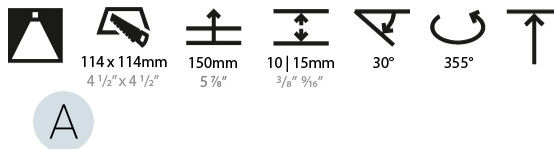

PHYSICAL

Shape: Square
Length (mm): 119
Length (in): 4 11/16
Width (mm): 119
Width (in): 4 11/16
Depth (mm): 132
Depth (in): 5 3/16
Ceiling Thickness (mm): 10 / 12.5 / 15
Ceiling Thickness (in): 3/8 or 1/2 or 9/16
Min. Recessing Depth (mm): 200
Min. Recessing Depth (in): 7 7/8
Light Distribution: Adjustable / Downlight
Weight (kg): 0.544
Weight (lbs): 1.2
Fixture Finish: SSR / BKV / CWI / CRY / HAB / UFT / ITA / RUA / FTG / MYG / LOD / PUS / FRO / FUP / KIA / POP / BLS / SPG / MEY / GOH / GUM / CHC / COM / ABZ / JAG / OBR / MOS / ROR
Fixture Material: Aluminum Die Cast
Cut-out Measurements: 114mm / 4 1/2" x 114mm / 4 1/2"

ELECTRICAL

Lamp Type: LED (Zhaga Standard)
Input Wattage (W): 13.2 / 16.5
Total Output Wattage (W): 12 / 14
Dimming: Tri-Mode (Non-Dimming and Phase Dimming (120Vac only) and 0-10V Dimming)
Driver Included: No
Driver Location: Recessed Housing
Driver Type: Constant Current - Universal
Driver Class: Class 2
Housing: See components
Input Voltage (V): 120 - 277
Constant Current (MA): 350

LED

Number of LEDs: 1
Color Temperature (°K): 2700 / 3000 / 3500 / 4000
Max. Delivered Lumen (lm): 850 / 950 / 1019 / 1040
Nominal Lumen (lm): 960 / 1070 / 1156 / 1180
CRI: >90 CRI
Lamp Life (hrs): 50000

OPTICAL

Reflector°: 10
Adjustability: Rotational 355°; Tilt 30°

RATINGS AND CERTIFICATIONS

Certified By: Certified for North American Standards
IP rating: IP20