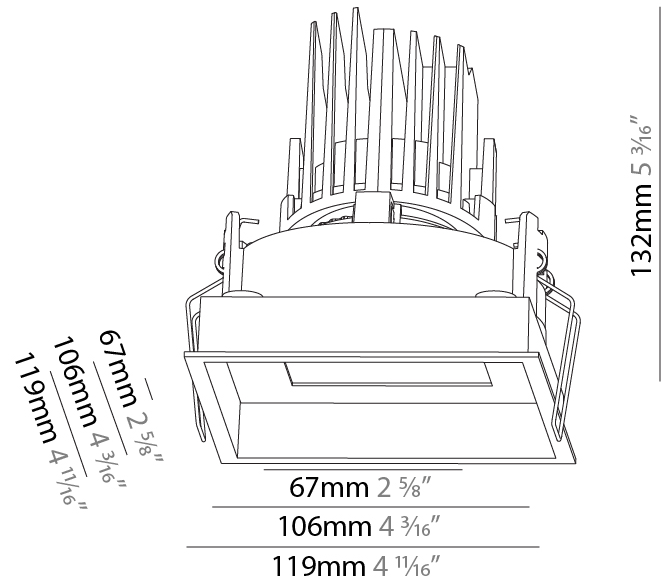

ELECTRICAL

Lamp Type: LED (Zhaga Standard)
Input Wattage (W): 13.2 / 16.5
Total Output Wattage (W): 12 / 14
Dimming: Tri-Mode (Non-Dimming and Phase Dimming (120Vac only) and 0-10V Dimming)
Driver Included: No
Driver Location: Recessed Housing
Driver Type: Constant Current - Universal
Driver Class: Class 2
Housing: See components
Input Voltage (V): 120 - 277
Constant Current (MA): 350

LED

Number of LEDs: 1
Color Temperature (°K): 2700 / 3000 / 3500 / 4000
Max. Delivered Lumen (lm): 850 / 950 / 1029 / 1050
Nominal Lumen (lm): 960 / 1070 / 1156 / 1180
CRI: >90 CRI
Lamp Life (hrs): 50000

OPTICAL

Reflector°: 10
Adjustability: Rotational 355°; Tilt 30°

RATINGS AND CERTIFICATIONS

Certified By: Certified for North American Standards
Zaneen Lighting Inc. © 2024, T 1800-388-3382, F 416-247-9319, www.zaneen.com

Available for International specifications by adding "INT" at the end of the existing Model #. For assistance on 'custom' specifications, contact zteam@zaneen.com. In a constant effort to supply the best product, we reserve the right to change specifications or materials without notice. The most recent specification sheets are found at zaneen.com